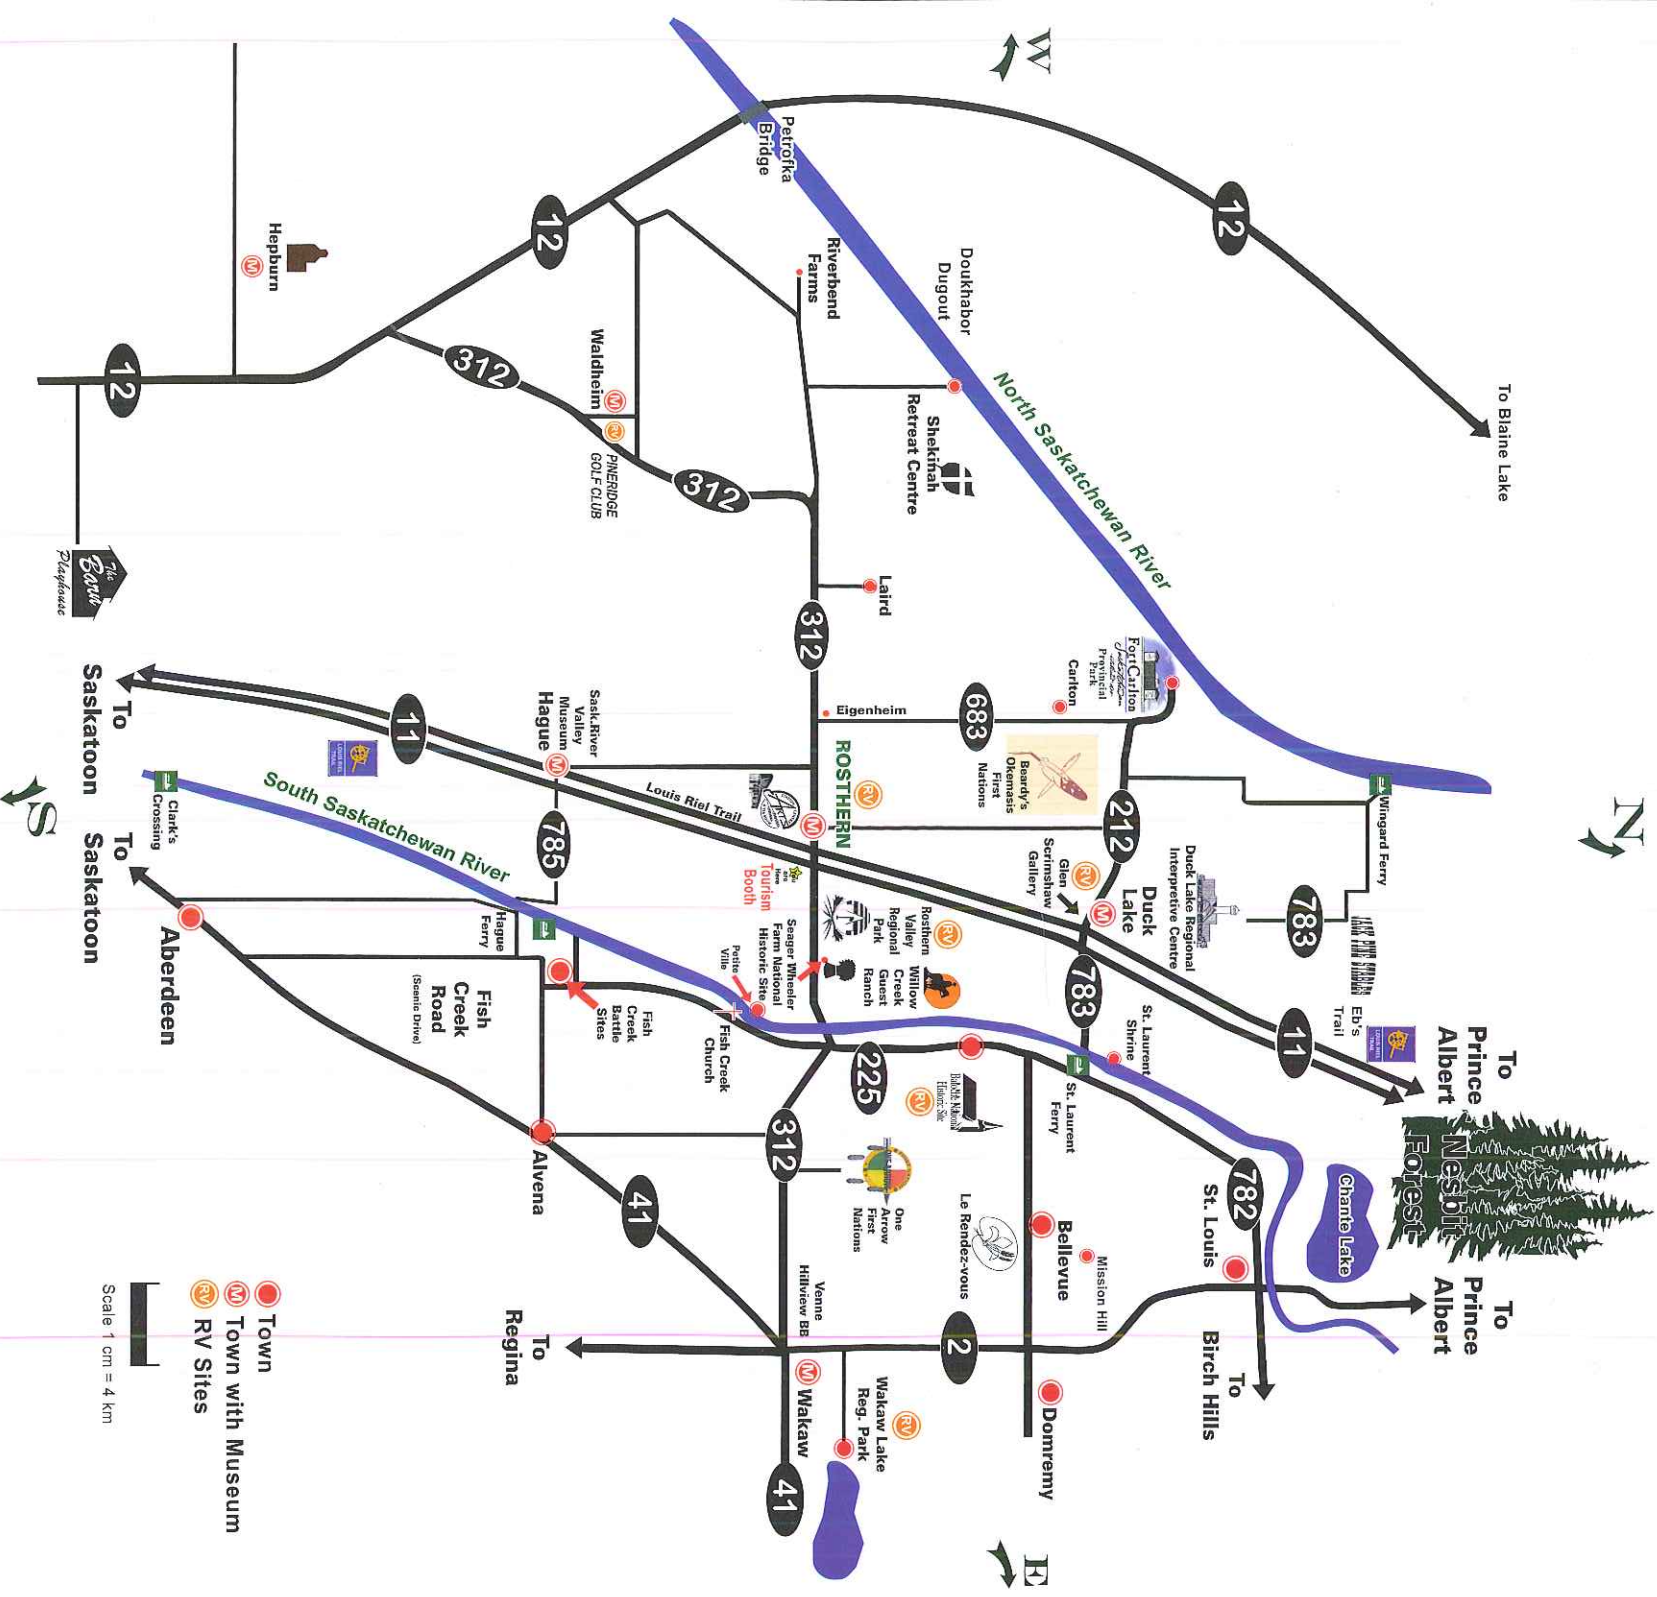

Sask River Valley Tourist Attractions

- Town
 - M Town with Museum
 - RV Sites
- Scale 1 cm = 4 km

Refer to the reverse side of this map to find out more information on community attractions